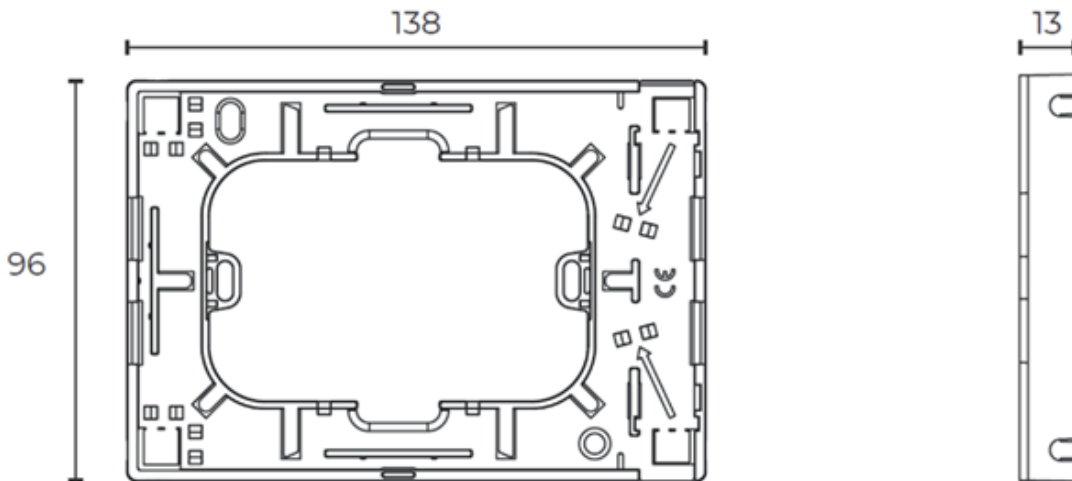

Easy FTTH is a line of products made by 4 innovative patents that allow creating fiber-optic cabling for residential solutions with extreme simplicity and speed, guaranteeing the highest quality, without the need for soldering.

Easy Fiber

Easy Fiber is the revolutionary pre-connectorized optical patch cord that allows finalizing the SC/APC connectorisation in the field in a few seconds, without the use of any tool and even in the absence of particular skills of the personnel performing the installation.

Easy Lock

Easy Lock is an SC/APC adapter with the addition of a flexible clip on the edge of the top surface for the safety lock of the male connector