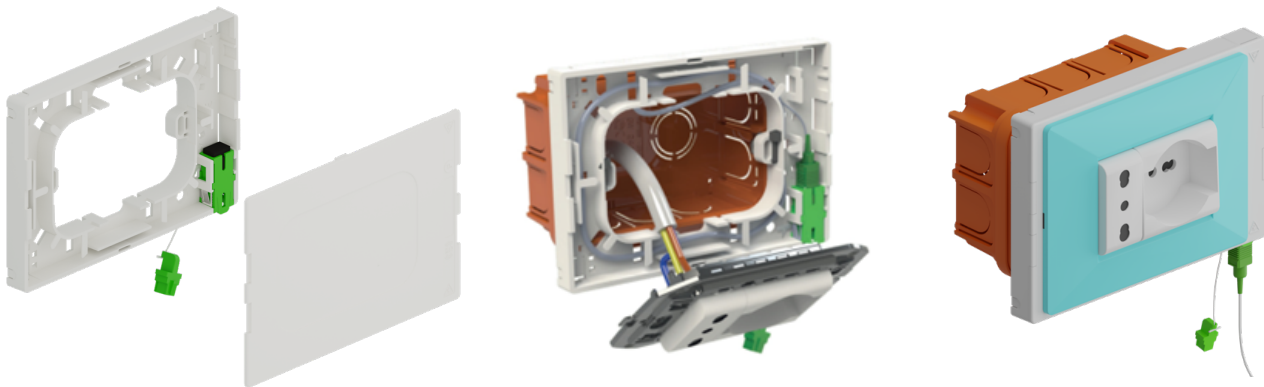

Easy Link - CPE Optical Outlet Box for Easy FTTH solution

Description:

Optical outlet with universal wall box mounting. Easy Link is the ideal solution for FTTH installation in existing buildings. Thanks to the special cover with a breakable slot, Easy Link can be either wall mounted or installed onto an existing socket, even fully occupied by other services. The fiber cable on the system side can enter, even pre-connected, both flush with the wall and from the inside of the wall box. Easy Link is universal and compatible with any type of electrical building infrastructure system (power, TV, RJ45, etc.).

Features:

- Certifications CE and ROHS
- Material - ABS
- Weight - 17.2 g
- Dimensions - 138 x 96 x 13 (W x H x D)

Specifications:

Solution - FTTH user outlet for existing buildings:

Easy Link can be installed on the wall or on wall boxes (recessed or cantilevered) even completely occupied by other services.

Easy Link has been chosen as the only FTTH socket that can be installed throughout all homes.

Easy Link complies with the technical specification drawn up by Open Fiber.

ALL components for Easy FTTH (Multiservice system):

Easy Lock

Easy Lock is an SC/APC adapter with the addition of a flexible clip on the edge of the top surface for the safety lock of the male connector

Easy Key

Easy Key is a female-female SC/APC adapter in angle configuration and for mounting on Keystone support. Easy Key is equipped with the innovative Easy Lock system for safety locking of the male connector.