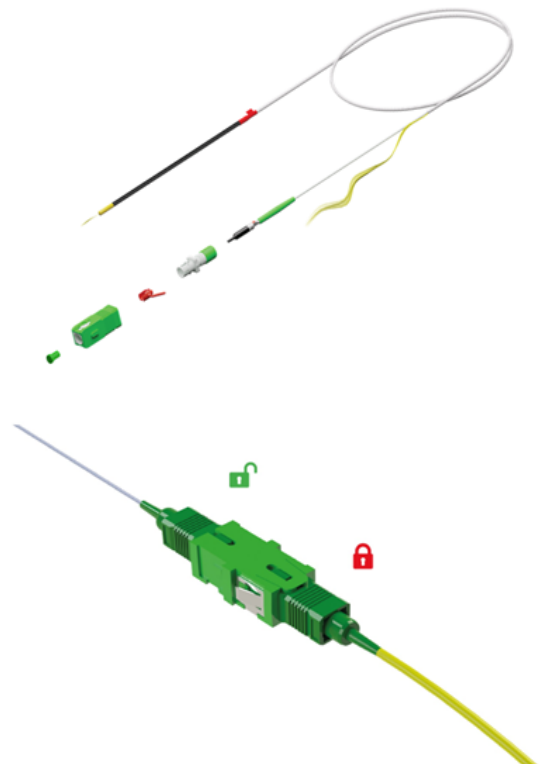

Easy Link - CPE Optical Outlet Box for Easy FTTH solution

Description:

Optical outlet with universal wall box mounting. Easy Link is the ideal solution for FTTH installation in existing buildings. Thanks to the special cover with a breakable slot, Easy Link can be either wall mounted or installed onto an existing socket, even fully occupied by other services. The fiber cable on the system side can enter, even pre-connected, both flush with the wall and from the inside of the wall box. Easy Link is universal and compatible with any type of electrical building infrastructure system (power, TV, RJ45, etc.).

Features:

- Certifications CE and ROHS
- Material - ABS
- Weight - 17.2 g
- Dimensions - 138 x 96 x 13 (W x H x D)

Specifications:

Solution - FTTH user outlet for existing buildings:

Easy Link can be installed on the wall or on wall boxes (recessed or cantilevered) even completely occupied by other services.

Easy Link has been chosen as the only FTTH socket that can be installed throughout all homes.

Easy Link complies with the technical specification drawn up by Open Fiber.

ALL components for Easy FTTH (Multiservice system):

Easy Lock

Easy Lock is an SC/APC adapter with the addition of a flexible clip on the edge of the top surface for the safety lock of the male connector

Easy Key

Easy Key is a female-female SC/APC adapter in angle configuration and for mounting on Keystone support. Easy Key is equipped with the innovative Easy Lock system for safety locking of the male connector.