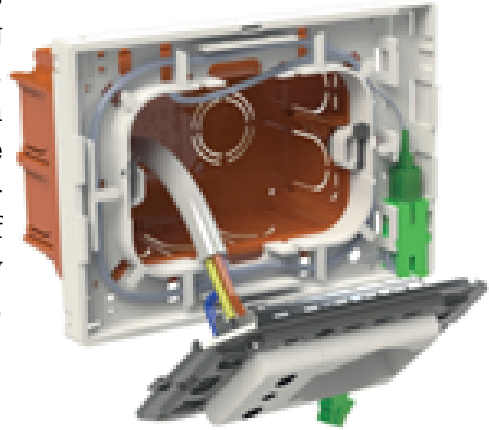

Easy Link - CPE Optical Outlet Box for Easy FTTH solution

Description:

Optical outlet with universal wall box mounting. Easy Link is the ideal solution for FTTH installation in existing buildings. Thanks to the special cover with a breakable slot, Easy Link can be either wall mounted or installed onto an existing socket, even fully occupied by other services. The fiber cable on the system side can enter, even pre-connected, both flush with the wall and from the inside of the wall box. Easy Link is universal and compatible with any type of electrical building infrastructure system (power, TV, RJ45, etc.).

Features:

- Certifications CE and ROHS
- Material - ABS
- Weight - 17.2 g
- Dimensions - 138 x 96 x 13 (W x H x D)

Specifications:

Solution - FTTH user outlet for existing buildings:

Easy Link can be installed on the wall or on wall boxes (recessed or cantilevered) even completely occupied by other services.

Easy Link has been chosen as the only FTTH socket that can be installed throughout all homes.

Easy Link complies with the technical specification drawn up by Open Fiber.

ALL components for Easy FTTH (Multiservice system):

Easy Lock

Easy Lock is an SC/APC adapter with the addition of a flexible clip on the edge of the top surface for the safety lock of the male connector

Easy Key

Easy Key is a female-female SC/APC adapter in angle configuration and for mounting on Keystone support. Easy Key is equipped with the innovative Easy Lock system for safety locking of the male connector.