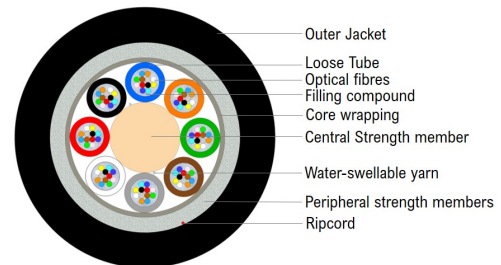

## Outdoor glass yarn armoured Multitube Cable 96F (NC)

### Description:

### Specifications:

Fiber count	96
Fiber Type	G.652.D, G.657.A1, G.657.A2, G.655, G.656, OM1, OM2, OM2+, OM3, OM4
Fiber color	Blue, Orange, Green, Brown, Grey, White, Red, Black, Yellow, Violet, Pink, Aqua
Tube	Gel-Filled PBT buffer tube
Tube color	Blue, Orange, Green, Brown, Grey, White, Red, Black
Tube filling compound	Low-viscosity filling gel
Central strength member	FRP rod
Core wrapping	Water-swellable tape
Peripheral strength members	Double layer of water-swellable glass yarns
Ripcord	1x under outer jacket
Outer jacket	UV resistant black HDPE
Jacket thickness	1.3 mm

**Delivery length:** 2100 m, 4200 m  $\pm 5\%$  on plywood reel or solid wooden non-returnable drum