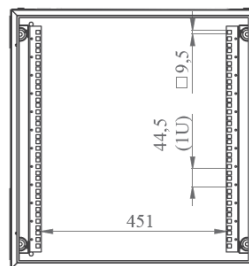

Dimensions:

FRONT VIEW

SIDE VIEW

REAR VIEW

TOP VIEW

INSIDE VIEW

3 POINT LOCKING SYSTEM

Ordering Codes:

OPT-SRI	-	6x	-	15U	-	x	-	X / (xPGy)*
		Size 6-width 600mm x-depth 6,5,4		Height (Unit)		Colour G (Grey) RAL7038 B (Black) RAL9005		Lock L 1 point locking system 3L 3 point locking system

* Optionally: xPGy – PG cable glands (x = quantity of PG holes, y = PG size)

Product codes with depth 600 mm

Product number	Description	Height (U)	Height (mm)	Width (mm)	Depth (mm)
OPT-SRI-66-04U-x-X	4U 19" Wall mounting rack, IP65	4	245	600	600
OPT-SRI-66-06U-x-X	6U 19" Wall mounting rack, IP65	6	335	600	600
OPT-SRI-66-09U-x-X	9U 19" Wall mounting rack, IP65	9	470	600	600
OPT-SRI-66-12U-x-X	12U 19" Wall mounting rack, IP65	12	600	600	600
OPT-SRI-66-15U-x-X	15U 19" Wall mounting rack, IP65	15	735	600	600
OPT-SRI-66-18U-x-X	18U 19" Wall mounting rack, IP65	18	870	600	600
OPT-SRI-66-21U-x-X	21U 19" Wall mounting rack, IP65	21	1000	600	600
OPT-SRI-66-24U-x-X	24U 19" Wall mounting rack, IP65	24	1135	600	600
OPT-SRI-66-28U-x-X	28U 19" Wall mounting rack, IP65	28	1315	600	600