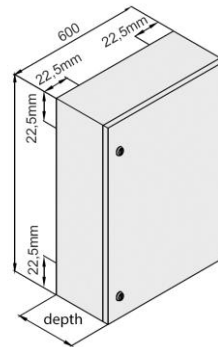

Pitch of holes for wall mounting (rear part of the rack)