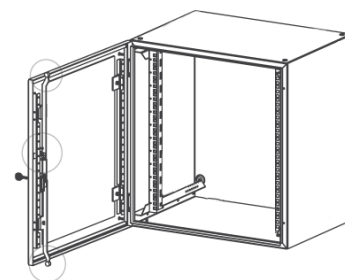

Wall-mounting bracket **OPT-W-WB¹**

Pitch of holes for wall mounting (rear part of the rack)

Note 1) Package includes: 1 set wall bracket = 4pcs + 4pcs hexagonal nut M8 with flange

Using: The possibility of mounting the rack on the wall from the outside of the cabinet, it means attaching the already equipped cabinet to the wall (we recommend to attach the brackets to the cabinet, even before equipping)

Dimensions:

FRONT VIEW

SIDE VIEW

REAR VIEW

TOP VIEW

INSIDE VIEW

3 POINT LOCKING SYSTEM

Ordering Codes:

OPT-SRI	-	6x	-	15U	-	x	-	X / (xPGy)*
		Size 6-width 600mm x-depth 6,5,4		Height (Unit)		Colour G (Grey) RAL7038 B (Black) RAL9005		Lock L 1 point locking system 3L 3 point locking system

* Optionally: xPGy – PG cable glands (x = quantity of PG holes, y = PG size)