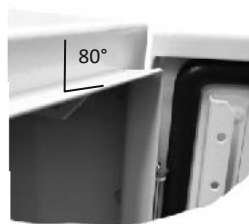

Cabinets are delivered with 1 set (2 pcs) of 19" rails in front.

The front door is being closed on gasketing system on the flange bends of the enclosure body.

The rack can be attached to wall via the four holes on the back of the cabinet.

1 point locking system of product

Four holes with plugs at the back of racks

Skeleton edge detail

Standard lock and key for 1 point locking system

Single point cylindrical lock (optional)

Lock cover (optional)